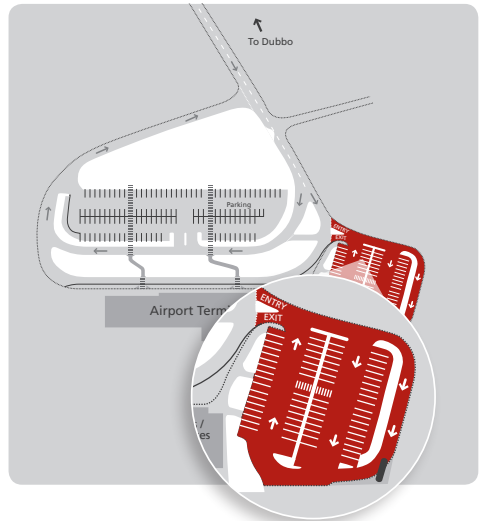

DUBBO CITY
REGIONAL
AIRPORT

SECURE PARKING FACILITY– NOW OPEN

The safest place to park – giving you peace of mind while you're travelling.

The Dubbo City Regional Airport has listened to the needs of travellers and now offers secure parking for your car while you're travelling. Whether you're away for a day, a week or longer feel secure in the knowledge that your car is locked away safe and sound.

Parking Fees*

Duration	Fee (including GST)
0 – 24 hours from time of entry	$8.00 per day
Each day after time of entry	$8.00 per day
Weekly rate (7 days)	$48.00 per week (7th day is free)

* Please note that parking fees are calculated on a 24-hour basis. A fee applies for lost tickets, which can be paid through the automatic pay station.

For more information on the Dubbo City Regional Airport's Secure Parking Facility please phone 02 6801 4560. Please note this telephone number is not for flight information.